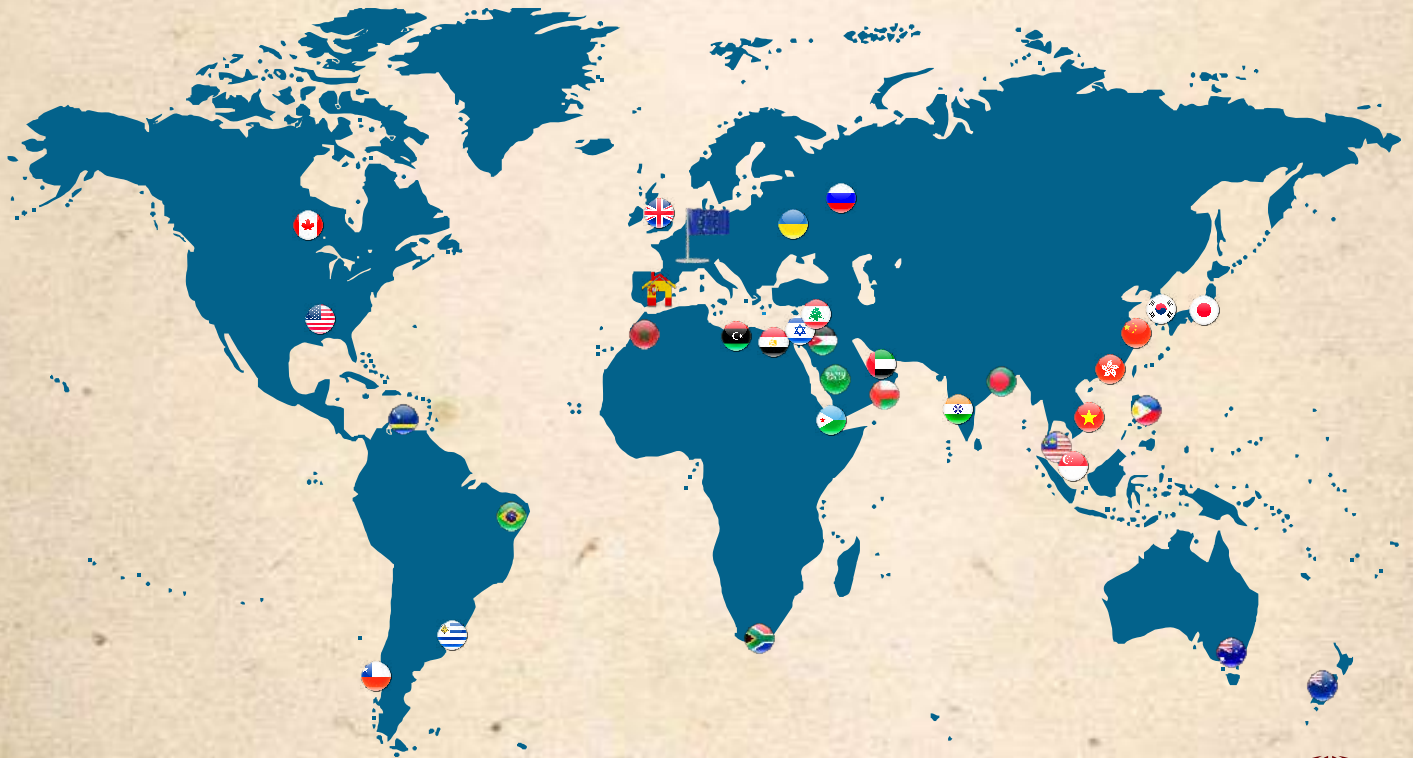

Ooiberica
FMCG export worldwide

COMPANY PROFILE

Integrity
Honesty
Partnership

Dear partner,

In this brief catalog we want to introduce you to our company, DOiberica, the export division of a much larger company, with more than 50 years of experience in the FMCG market in the Retail and Wholesale channels.

For more than 10 years we have exported our products to more than 48 countries, increasing our presence in the foreign market annually.

We work directly with the most important international manufacturers in the market, as well as with the most representative national manufacturers.

Carlos B. Fernández
Export Manager

Coming together is a beginning,
Keeping together is progress,
Working together is success.

WE OPTIMIZE YOUR NEEDS WITH AN ALL-ROUND SERVICE.

DOlberica Worldwide

50+ years stablish in Spanish Retail and 10+ in Intl Export/Wholesale

37M+ Euro turnover in 2022

120+ own employes, 48+ transport vehicles

10000+ Sqm of own warehouses

CURRENTLY EXPORTING TO MORE THAN 48 COUNTRIES

Product Portfolio

PASTRY
AND MORE

BISCUITS
AND MORE

CHOCOLATE
AND MORE